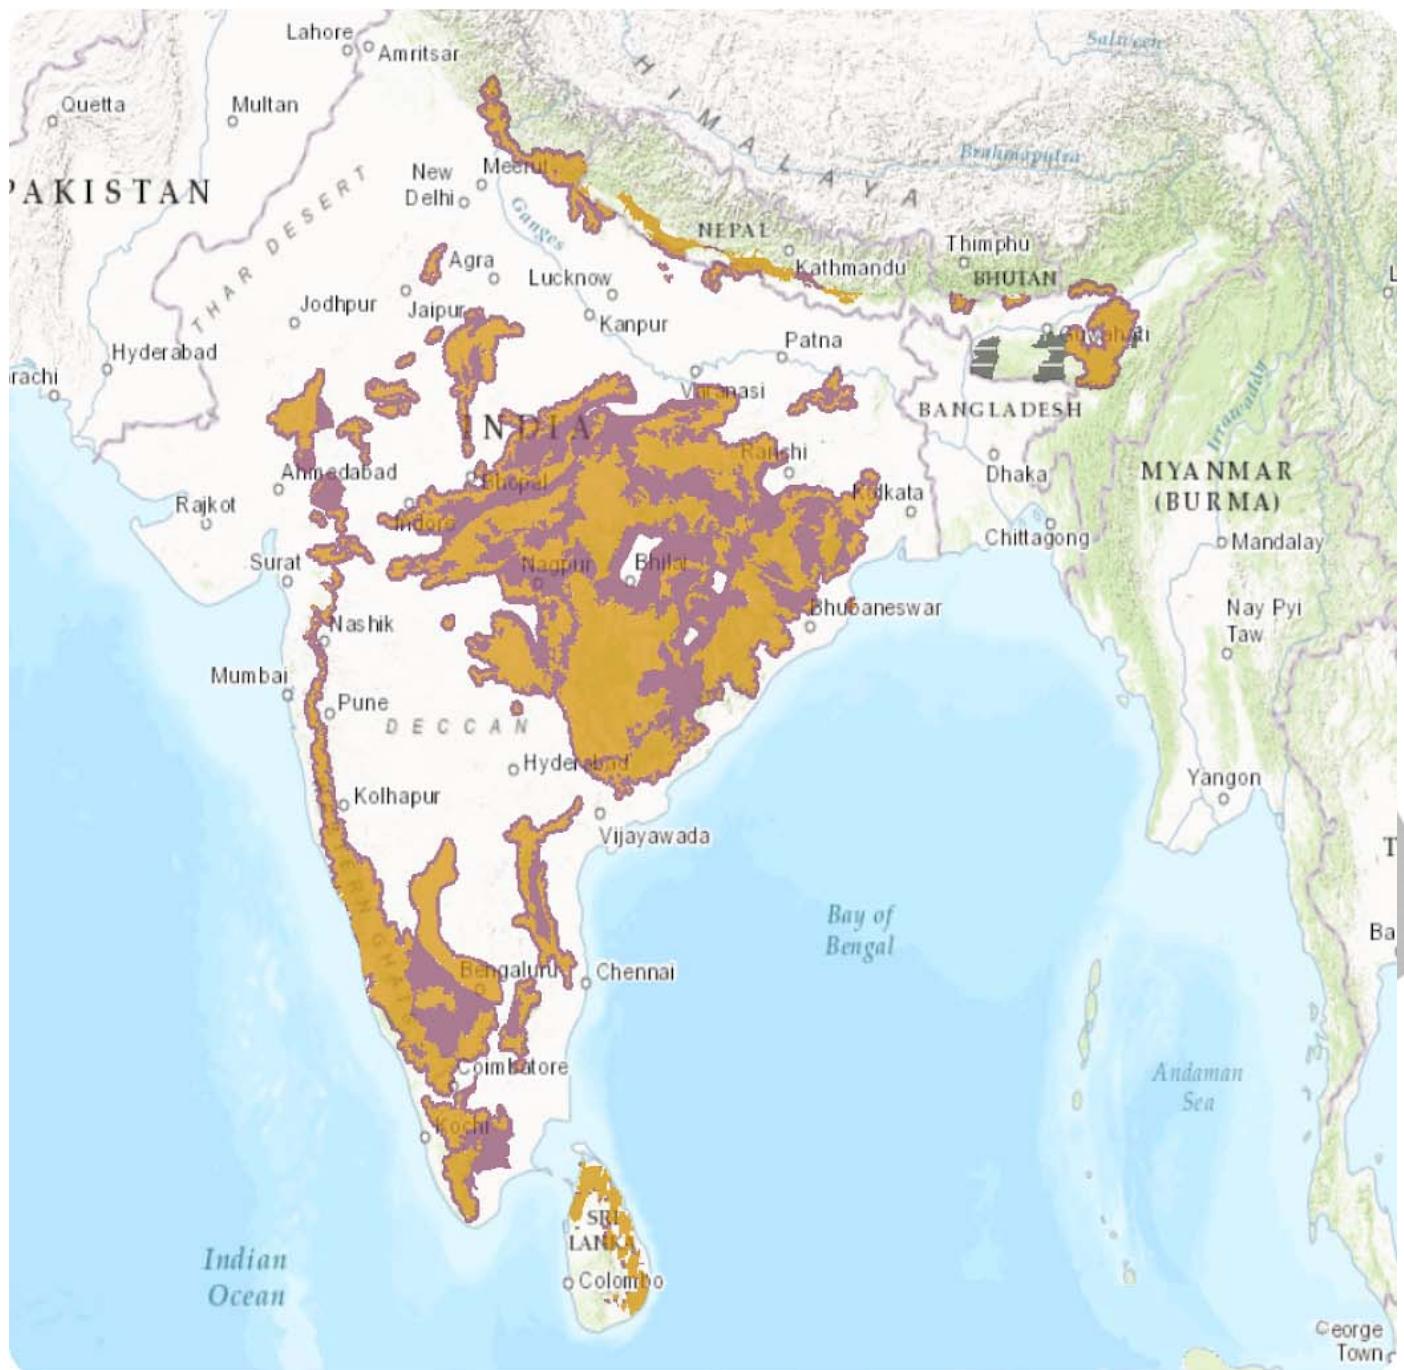

## Sloth Bear

### Why in the News?

Recently, **two sloth bears** were rescued by forest officials from a village in Jharkhand by the **People for Animals group**.

- The **People for Animals (PFA)** is an animal welfare organization founded by Maneka Gandhi.
- The PFA was informed by **Madaris**. Madaris is a **nomadic community that earns a living by performing street acts with animals**.

### What is a Sloth bear?

- **About:** Sloth bears are found in **Sri Lanka, India, Bhutan and Nepal**, predominantly in lowland areas.
  - Sloth bears primarily **eat termites and ants**, and unlike other bear species, they routinely carry their cubs on their backs.
  - They are also very fond of honey, hence their alternative name of **“honey bear”**.
  - Sloth bears **do not hibernate**.
- **Scientific Name: Melursus ursinus**
- **Habitat:** It is a forest-dwelling member of the family Ursidae (comprises 8 species of bears) that inhabits tropical or subtropical regions of India and Sri Lanka.