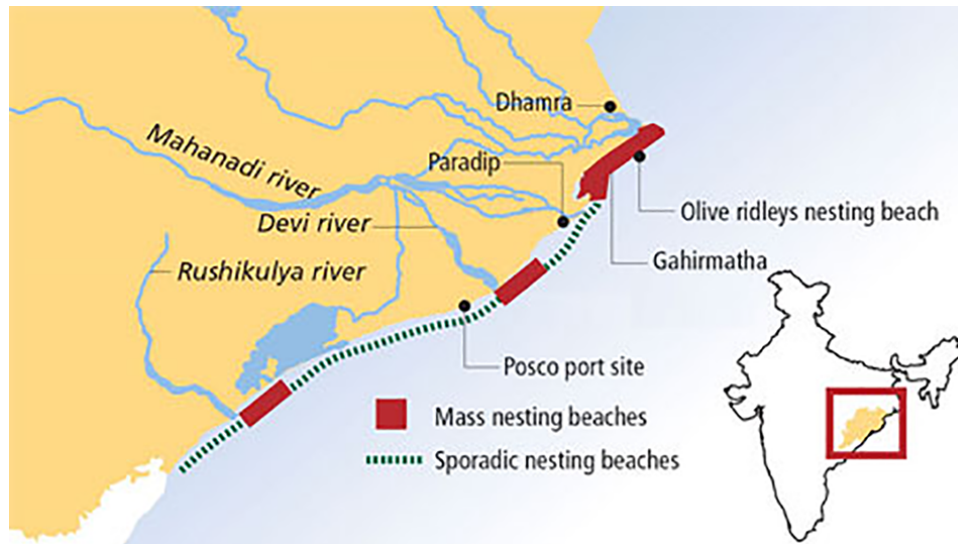

The Yellow River is the **sixth-longest river in the world and is also the most sediment-laden**. Also known as **Huang He**, it originates in the province of Qinghai, flows through the Loess Plateau, where it takes sediment that gives its waters their characteristic yellow colour.

The sediment or loess (a type of silt) from the plateau usually **settles on the river bed and raises its height, making the river especially flood-prone** in the lower reaches, on the North China Plain.

Olive Ridley Turtles

Officials and scientists are **unsure as to what could have caused the start of the mass nesting or 'Arribada' of Olive Ridley turtles** at the Rushikulya rookery in Odisha's district. Rushikulya beach is **considered the second biggest rookery for sea turtles in India after Gahirmatha Marine Sanctuary, Odisha**. Suitable climatic and beach conditions were some of the reasons for the early mass nesting of Olive Ridley turtles.

The Olive ridley turtles **are the smallest and most abundant of all sea turtles** found in the world. These turtles **are carnivores and get their name from their olive-coloured carapace**.

They are **best known for their unique mass nesting called Arribada**, where thousands of females come together on the same beach to lay eggs. They are **found in warm waters of the Pacific, Atlantic and Indian oceans**. Olive Ridley Turtles are **included in Schedule 1 of the Wildlife Protection Act, 1972, listed as vulnerable in the IUCN Red List and mentioned in appendix I of the Convention on International Trade in Endangered Species of Wild Fauna and Flora (CITES)**.

Read More: [Olive Ridley: Threats & Related Initiatives](#)

Bisphenol A (BPA)

Bisphenol A (BPA) is a **chemical used in polycarbonate plastics and epoxy resins** (class of thermosetting polymers) and is particularly found in water bottles, baby bottles, and other food containers. BPA **contaminates surface freshwater through industrial effluents and discharge leachates** (Any contaminated liquid that is generated from water percolating through a solid waste disposal site, accumulating contaminants, and moving into subsurface areas).

The discharge of BPA into the waters **occurs when plastic turns soft and when there is adequate sunshine**. As per a recent study, it also speeds up the breeding of mosquitoes. BPA, when **ingested, disrupts the endocrine system by interfering with hormones and affects the brain and prostate gland of foetuses, infants and children**.

Read More: [Effective Plastic Waste Management](#)