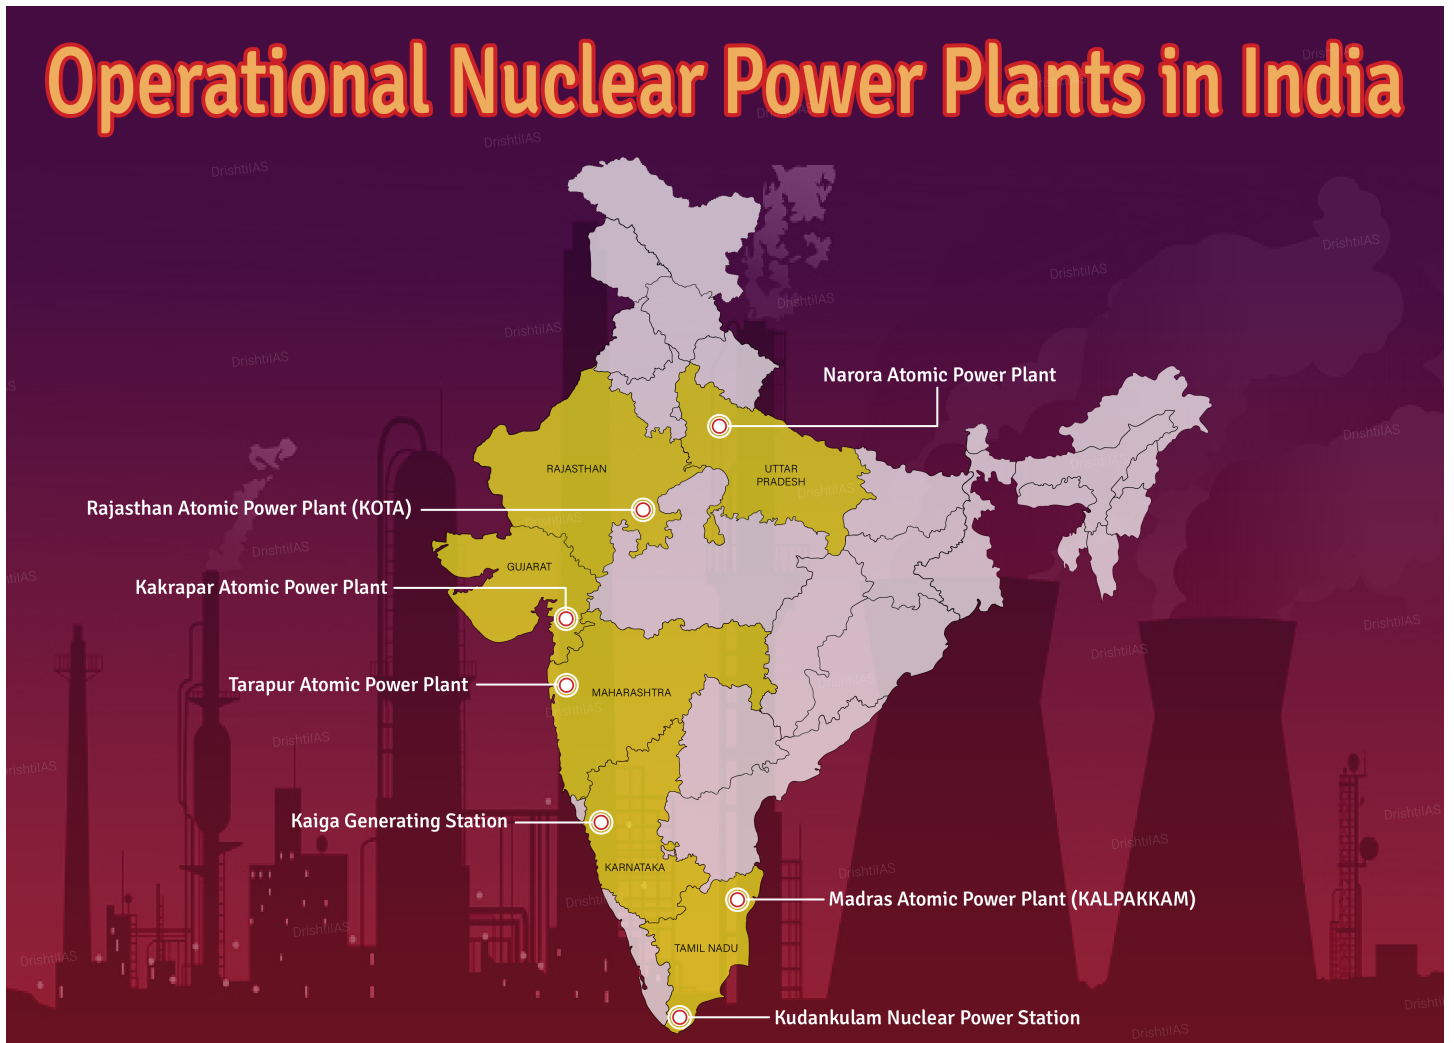

Nuclear Power Plants

FACTS

- Presently, India has 22 nuclear power reactors operating in 6 states, with an installed capacity of 6780 MegaWatt electric (MWe).
- Activities concerning the establishment and utilization of nuclear facilities and use of radioactive sources are carried out in India in accordance with the Atomic Energy Act, 1962.
- Atomic Energy Regulatory Board (AERB) regulates nuclear & radiation facilities and activities.
- **Newest & Largest Nuclear Power Plant:** Kudankulam Power Plant, Tamil Nadu.
- **First & Oldest Nuclear Power Plant:** Tarapur Power Plant, Maharashtra.