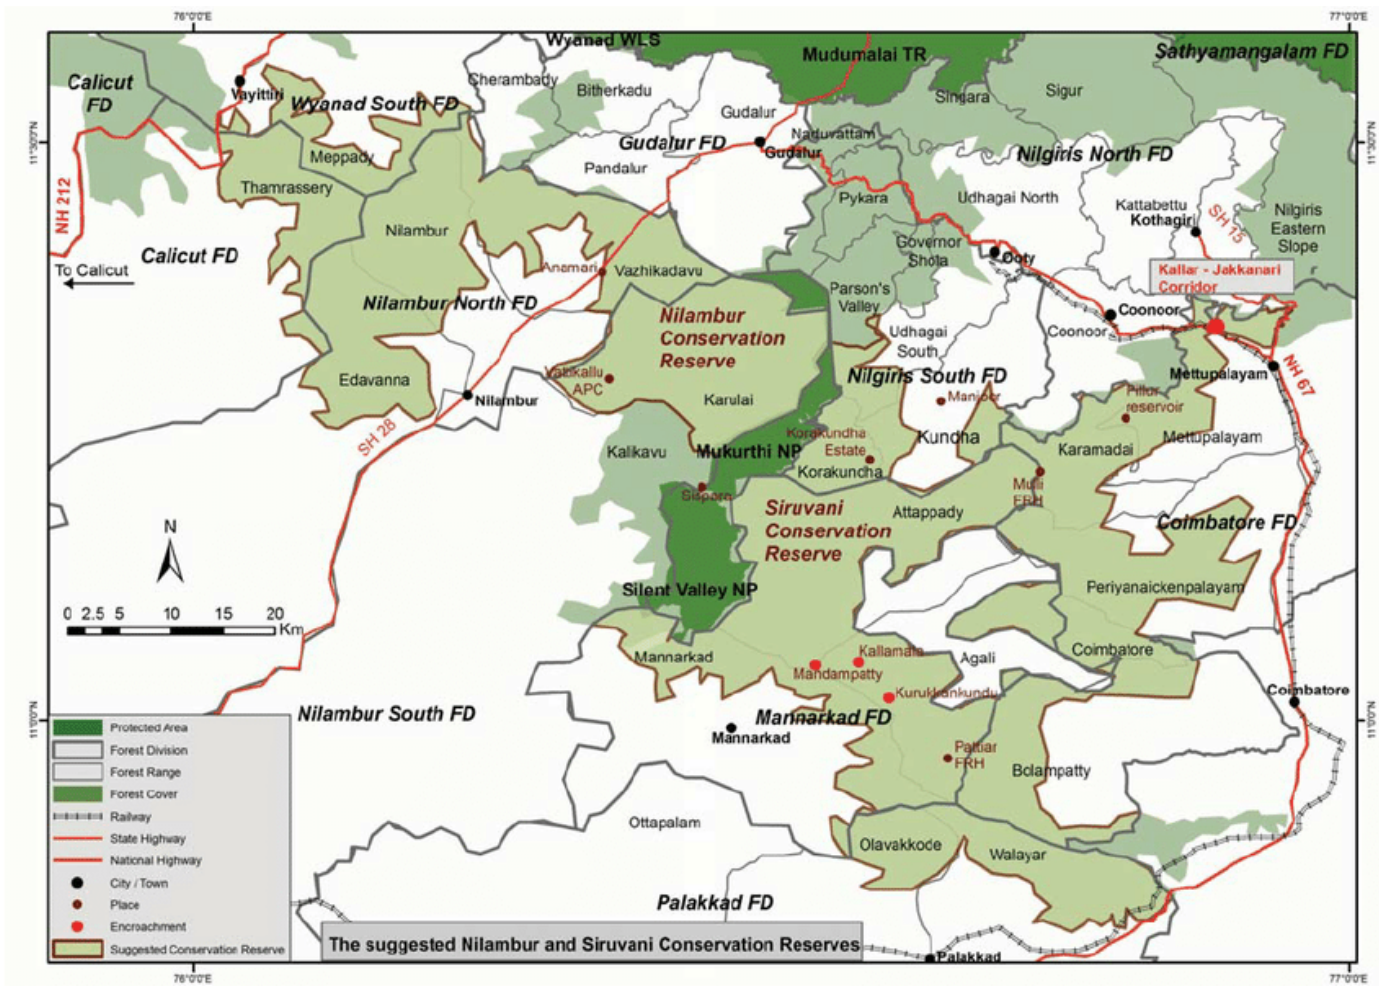

Key Points

- **Fire line** is an artificially formed **break in foliage or forest cover** to control the spread of wildfires by limiting the amount of combustible vegetation available.
- **Other Measures Being Taken to Control Wildfires in the Park :**
 - **Cool Burning :** Cool burning is done in a controlled manner by artificially creating small, localised fires to limit the amount of vegetation available in any given area. It means that any fires will not have any build-up of "vegetative fuel" to use to become a large, uncontrollable fire.
 - **Removal of invasive trees** such as **wattle** is also being done in the Park in order to reduce the fuel for wildfires.

Wildfires

- Wildfire is a general term which includes any uncontrolled, unplanned forest fires, grassland fires, bushfires, brush fires and any other vegetation fire in countryside areas.
- Wildfires occur in every continent except Antarctica.

Mukurthi National Park

- **Extent:** Mukurthi National Park (MNP) is located in the northwest corner of Tamil Nadu in the **Western Ghats**.
- It is a part of [Nilgiri Biosphere Reserve](#) (UNESCO World Heritage Site) along with [Mudumalai Wildlife Sanctuary](#), Bandipur National Park, Nagarhole National Park, Wayanad Wildlife Sanctuary and Silent Valley.
- **Keystone Species :** The park was created to protect its [keystone species](#), the [Nilgiri Tahr](#).
 - There has been almost a 27% **increase in the population of the Tahr in the Nilgiris over the last few years**.
- **Forest Type:** The park is characterised by **montane grasslands and shrublands** interspersed with sholas in a high altitude area of high rainfall, near-freezing temperatures and high winds.
- **Peaks:** The Park is also home to **Mukurthi Peak**, one of the highest peaks in the Nilgiri Hills.
- **Tribes Living Inside: Todas**
 - Todas are a pastoral tribe of the Nilgiri Hills.