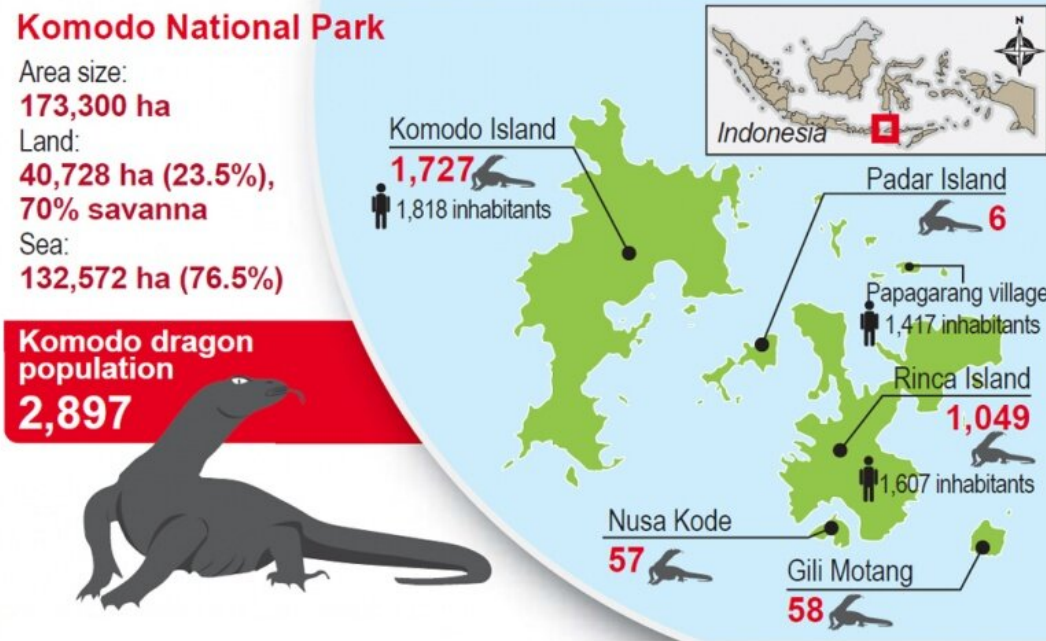

Komodo Dragon

Why in News

A recent study conducted by Australian universities has found out that the **Komodo dragon could become extinct** in the next few decades due to [climate change](#).

- In **February 2019**, the government of Australia officially [declared the first known extinction of a mammal \(Bramble Cay melomys\)](#) as a result of human-induced climate change.

Key Points

- **Scientific Name:** *Varanus komodoensis*.
- Komodo dragons are the **largest and heaviest lizards** on Earth. They have long, flat heads with rounded snouts, scaly skin, bowed legs, and huge, muscular tails.
- Komodo dragons **can eat almost anything**, including invertebrates, birds, and mammals like deer, pigs, and even large water buffalo.
- They have **venom glands loaded with toxins** which have been shown to secrete **anticoagulants**.
 - An anticoagulant is a compound which **prevents the victim's blood from clotting**, causing it to bleed to death.
 - The venom lowers blood pressure, causes massive bleeding, and induces shock.
- **Habitat:**
 - Komodo dragons have thrived in the harsh climate of **Indonesia's Lesser Sunda Islands** for millions of years. They **prefer the islands' tropical forests** but can be **found across the islands**.
 - **Komodo National Park**, a [UNESCO World Heritage site](#), is situated in the **Island of**

Komodo (eastern Indonesia) and is the only habitat for this lizard species.

▪ **Threats:**

- Anthropogenic factors.
- Small size of population, less prey and higher inbreeding factors.
- Climate change is likely to cause a sharp decline in the availability of habitat, reducing their populations even further.