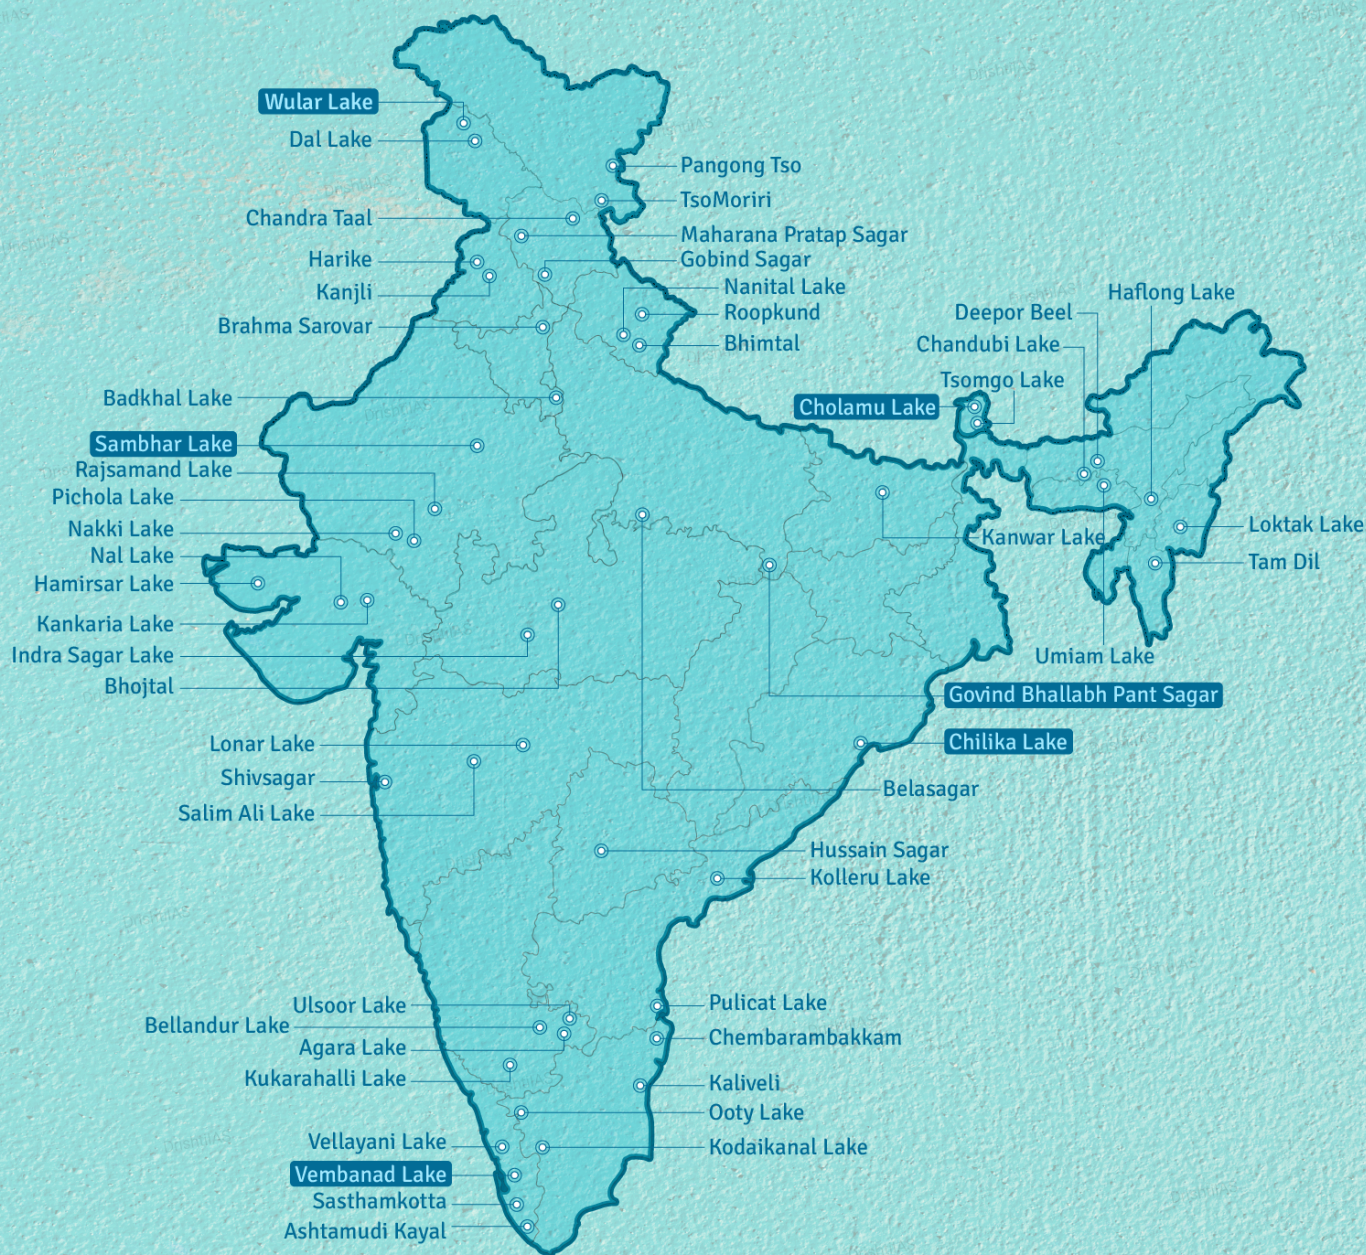

## Important Lakes in India

# IMPORTANT LAKES IN INDIA

**Largest Freshwater Lake:** Wular Lake, Jammu and Kashmir

**Largest Brackish Water Lake:** Chilika, Odisha

**Largest Saltwater Lake:** Sambhar Lake, Rajasthan

**Largest Artificial Lake:** Govind Ballabh Pant Sagar, Uttar Pradesh

**Longest Lake:** Vembanad Lake, Kerala

**Largest High Altitude Lake:** Cholutam Lake, Sikkim