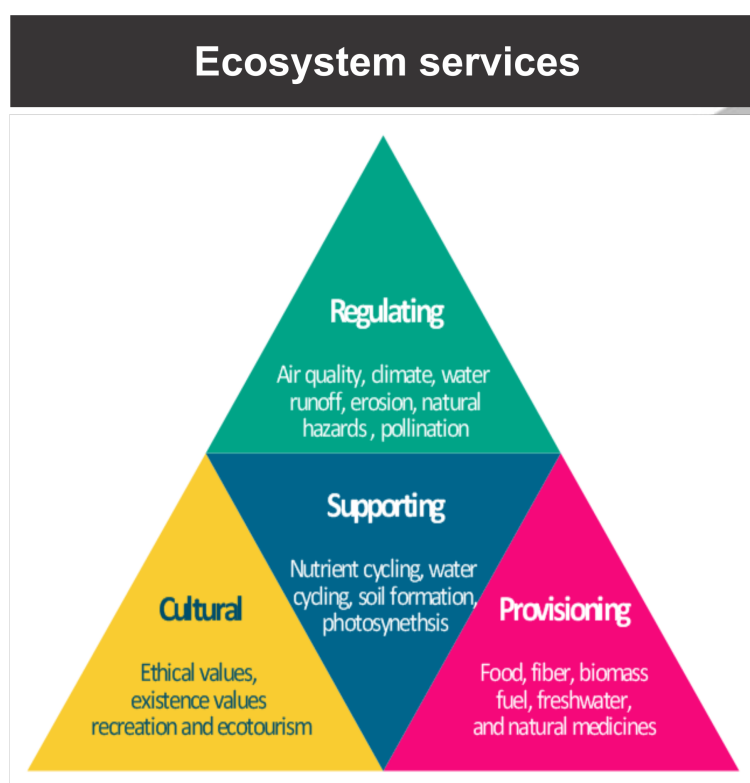

Guindy National Park: Tamil Nadu

Why in News

The **Guindy National Park** provides a number of [ecosystem services](#) to the people of **Chennai, Tamil Nadu**.

- Ecosystem services are the **direct and indirect contributions of ecosystems to human well-being**.

Key Points

- **About:**
 - It is India's **eighth-smallest national park** and one of the very few national parks located inside a city. It is located in the heart of **Chennai's metropolitan area**.
 - It is one of the last remnants of the **tropical dry evergreen forests of the Coromandel Coast**.
 - About 22 acres of the Guindy National Park has been carved out into a park known as the **Children's Park for ex-situ conservation**.
 - **Guindy Snake Park is next to Guindy National Park**. It gained statutory recognition as a medium zoo from the [Central Zoo Authority \(CZA\)](#) in **1995**.
 - In **1978** the small area, popularly known as **Guindy Deer Park**, was **declared as a national park**.

▪ Flora and Fauna:

- It contains more than 30 species of trees and a number of century old gigantic **Banyan Trees**.
- It has a **significant population of black bucks, spotted deers, jackals, varieties of snakes**, over 100 species of birds and over 60 species of butterflies.