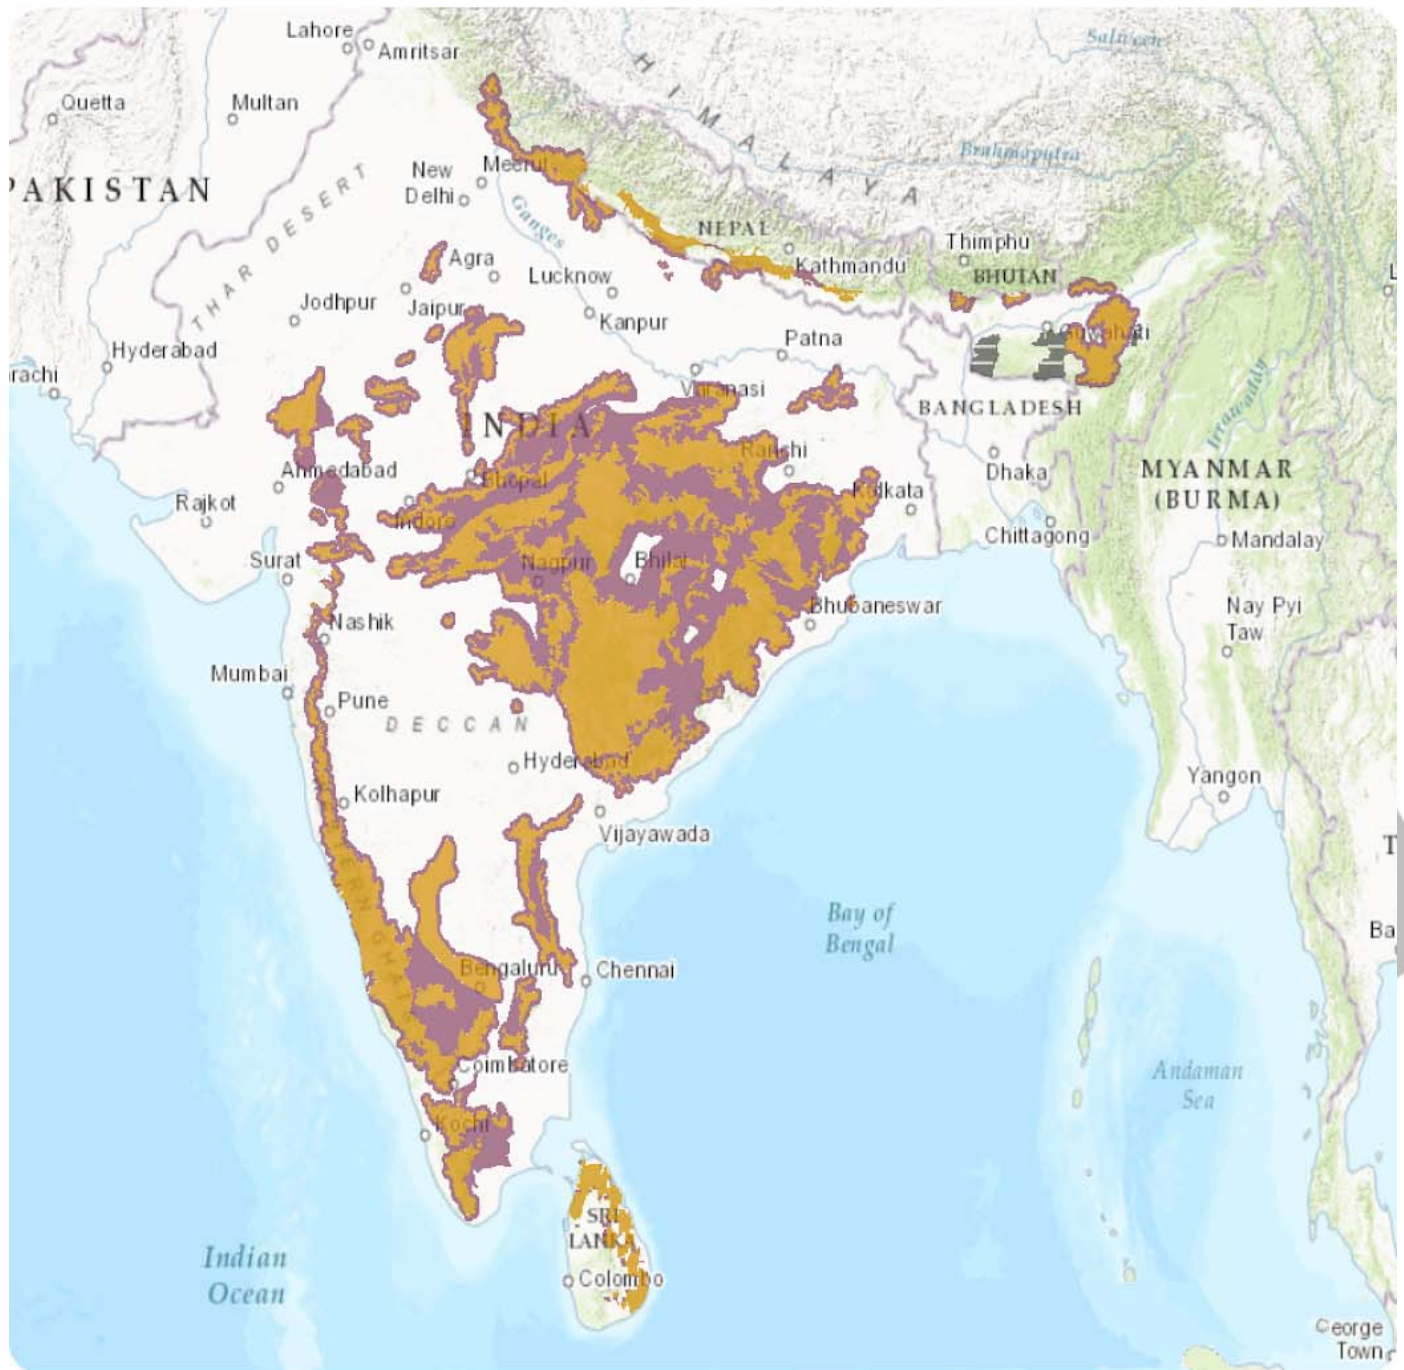

Sloth Bear

Why in the News?

Recently, **two sloth bears** were rescued by forest officials from a village in Jharkhand by the **People for Animals group**.

- The **People for Animals (PFA)** is an animal welfare organization founded by Maneka Gandhi.
- The PFA was informed by **Madaris**. Madaris is a **nomadic community that earns a living by performing street acts with animals**.

What is a Sloth bear?

- **About:** Sloth bears are found in **Sri Lanka, India, Bhutan and Nepal**, predominantly in lowland areas.
 - Sloth bears primarily **eat termites and ants**, and unlike other bear species, they routinely carry their cubs on their backs.
 - They are also very fond of honey, hence their alternative name of **“honey bear”**.
 - Sloth bears **do not hibernate**.
- **Scientific Name: Melursus ursinus**
- **Habitat:** It is a forest-dwelling member of the family Ursidae (comprises 8 species of bears) that inhabits tropical or subtropical regions of India and Sri Lanka.

Range

- Extant (resident)
- Possibly Extant & Origin Uncertain (resident)
- Possibly Extant (resident)
- Presence Uncertain

Protection Status:

- [IUCN Red List: Vulnerable](#)
- [CITES listing: Appendix I](#)
- [Indian Wildlife Protection Act, 1972: Schedule I](#)