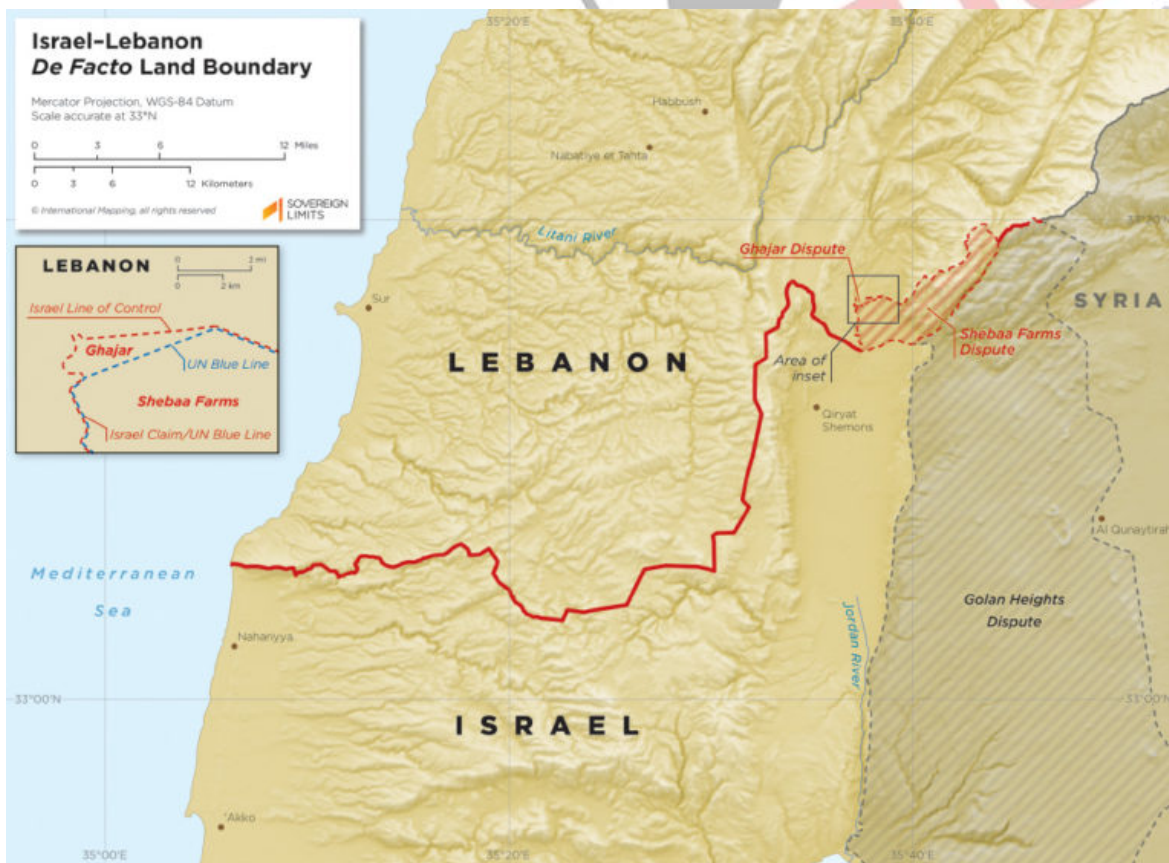

Blue Line

[Source: FT](#)

Recently, the borders between **Israel** and **Lebanon** have been under intensified attack by **Hezbollah**.

- The border between **Israel** and **Lebanon**, known as the "[Blue Line](#)," was set by the [United Nations](#) in **2000** after Israel withdrew its military from **southern Lebanon**.
 - It's not an **official international border** but a **demarkation line**.
- Originally, it was the boundary established by **Britain** and **France** in the **1920s**, between **Lebanon**, **Syria** and **Palestine**.
- **Hezbollah** is a **Shia Islamist political party** and **militant group** based in **Lebanon**. It emerged in the **1980s** as a response to the **Israeli occupation** of **southern Lebanon**. It is also designated as a terrorist organisation by several countries, including the **United States** and **Israel**.

Read More: [Israel-Lebanon: Maritime Border Deal](#)