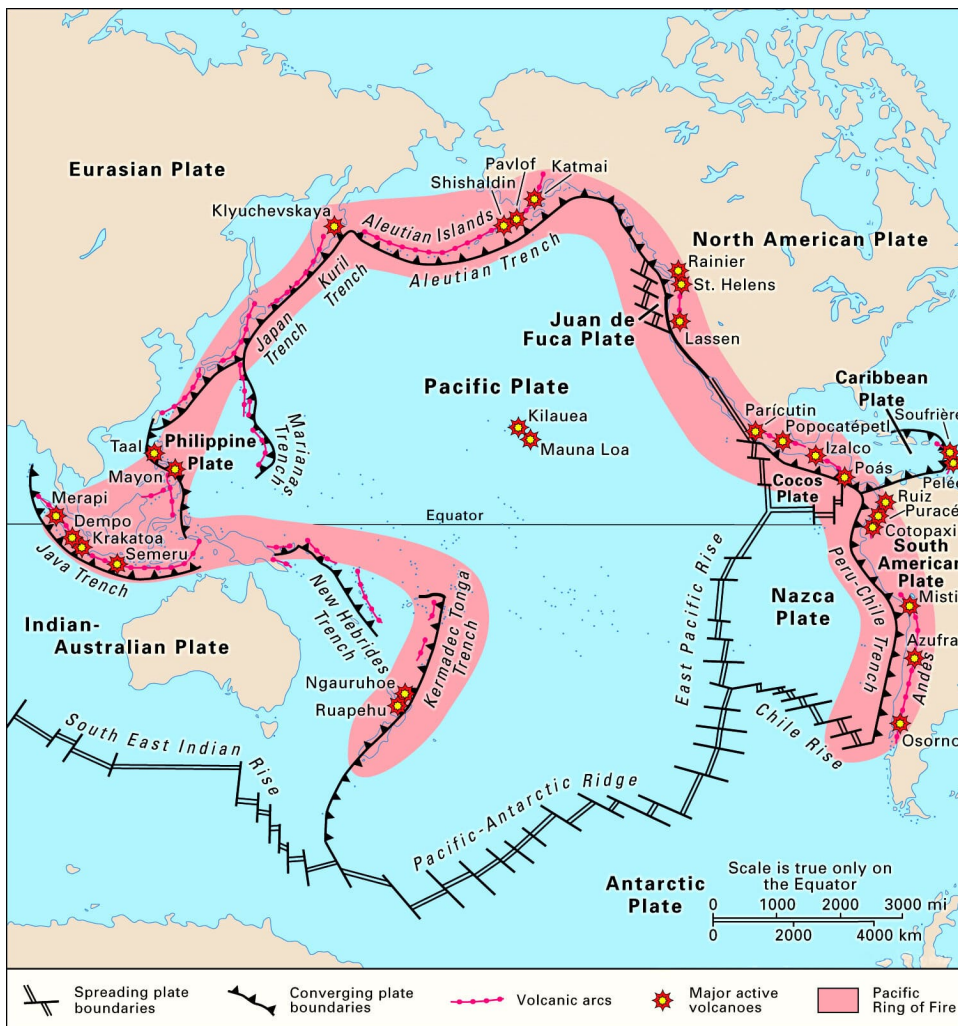

Rapid Fire Current Affairs

NASA's Multi-Angle Imager for Aerosols (MAIA) missions

[National Aeronautics and Space Administration \(NASA\)](#) and **Italian Space Agency** (Agenzia Spaziale Italiana :ASI) will build and **launch the Multi-Angle Imager for Aerosols (MAIA) missions before 2024**. The **three-year mission** will focus on **11 primary target areas** including New Delhi from India.

MAIA is a satellite instrument that will collect data to examine the health effects of different types of air pollution. It will use **measurements of sunlight reflecting off airborne particles to determine the abundance, size, chemical composition, and optical properties of pollutants** in the atmosphere. The data will be collected from sensors on the ground and atmospheric models. These **results will then be related to respiratory and cardiovascular diseases, adverse reproductive outcomes, human birth, death and hospitalisation** records to understand impacts of contaminated air we breathe.

Read More: [Aerosols](#)

Indonesia's Merapi Volcano Erupted

//

[Merapi \(Mountain of Fire\)](#) is the **most active of more than 120 active volcanoes in Indonesia** and has repeatedly erupted with lava and gas clouds recently. It rises to **2,911 metres** and has steep slopes with dense vegetation on its lower sides. It is located near the centre of the island of Java and Indonesia's cultural capital, Yogyakarta. Its **last major eruption in 2010** killed 347 people and displaced 20,000 villagers.

Indonesia, an archipelago of 270 million people, is **prone to earthquakes and volcanic activity** because it sits along the **"Ring of Fire,"** a horseshoe-shaped series of **seismic fault lines around the Pacific Ocean**. An eruption in December 2021 of [Mount Semeru](#), the highest volcano on Java island, left 48 people dead and 36 missing.