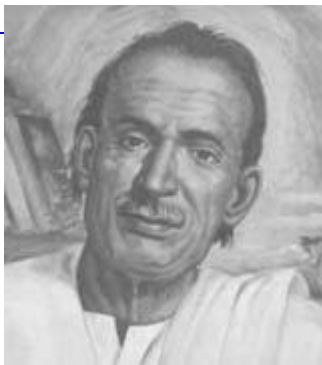

Acharya Kriplani

Why in News

Recently, The Prime Minister has paid tributes to **Acharya Kripalani** on his Birth Anniversary (11th November).

Key Points

▪ About: //

- He was **born on 11th November 1888 in Hyderabad, Sindh.**
- His original name was **Jivatram Bhagwandas Kripalani** but was popularly known as Acharya Kripalani. He was **an independence activist, Indian politician and an Educationist.**

▪ Educationist:

- From 1912 to 1927, he taught at various places before becoming wholly involved in the freedom movement.
- He earned the **moniker 'Acharya' around 1922 when he was teaching at the Gujarat Vidyapith,** founded by the Mahatma a couple of years before.

▪ An Environmentalist:

- He, along with Vinoba Bhave, was involved in preservation and conservation activities throughout the 1970s.

▪ Independence Activist:

- He was part of the **Non-Cooperation Movement** (1920-22) and the Civil Disobedience movements (started in 1930) and **Quit India Movement** (1942).
- He was the **President of Indian National Congress (INC) at the time of independence.** He served in the Interim government of India (1946-1947) and the Constituent Assembly of India.

▪ Political Career:

- He became **one of the founders of the Kisan Mazdoor Praja Party (KMPP)** after independence leaving congress.
- He was **elected to the Lok Sabha in 1952, 1957, 1963 and 1967** as a member of **Praja Socialist Party.**