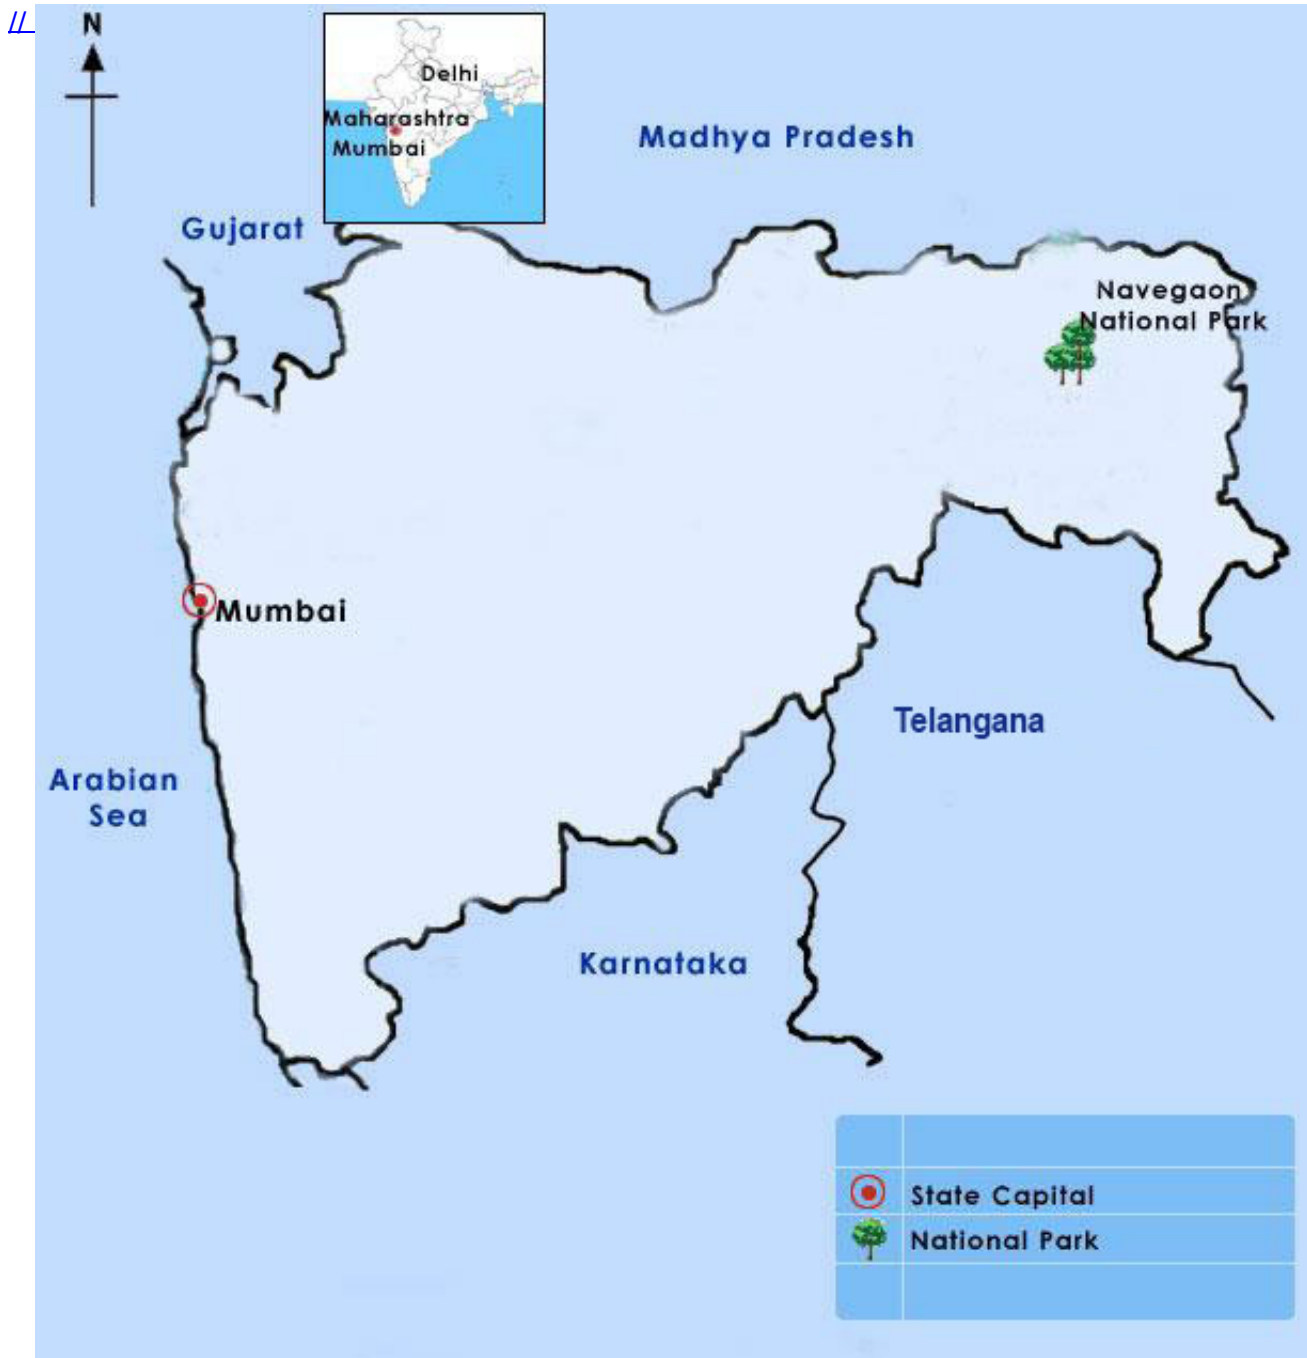

▪ **Other Protected Areas in Maharashtra:**

- Sahyadri Tiger Reserve.
- **Melghat Tiger reserve.**
- Great Indian Bustard Sanctuary.
- Karnala Bird Sanctuary.
- Sanjay Gandhi National Park.
- **Pench National Park.**

Source: IE