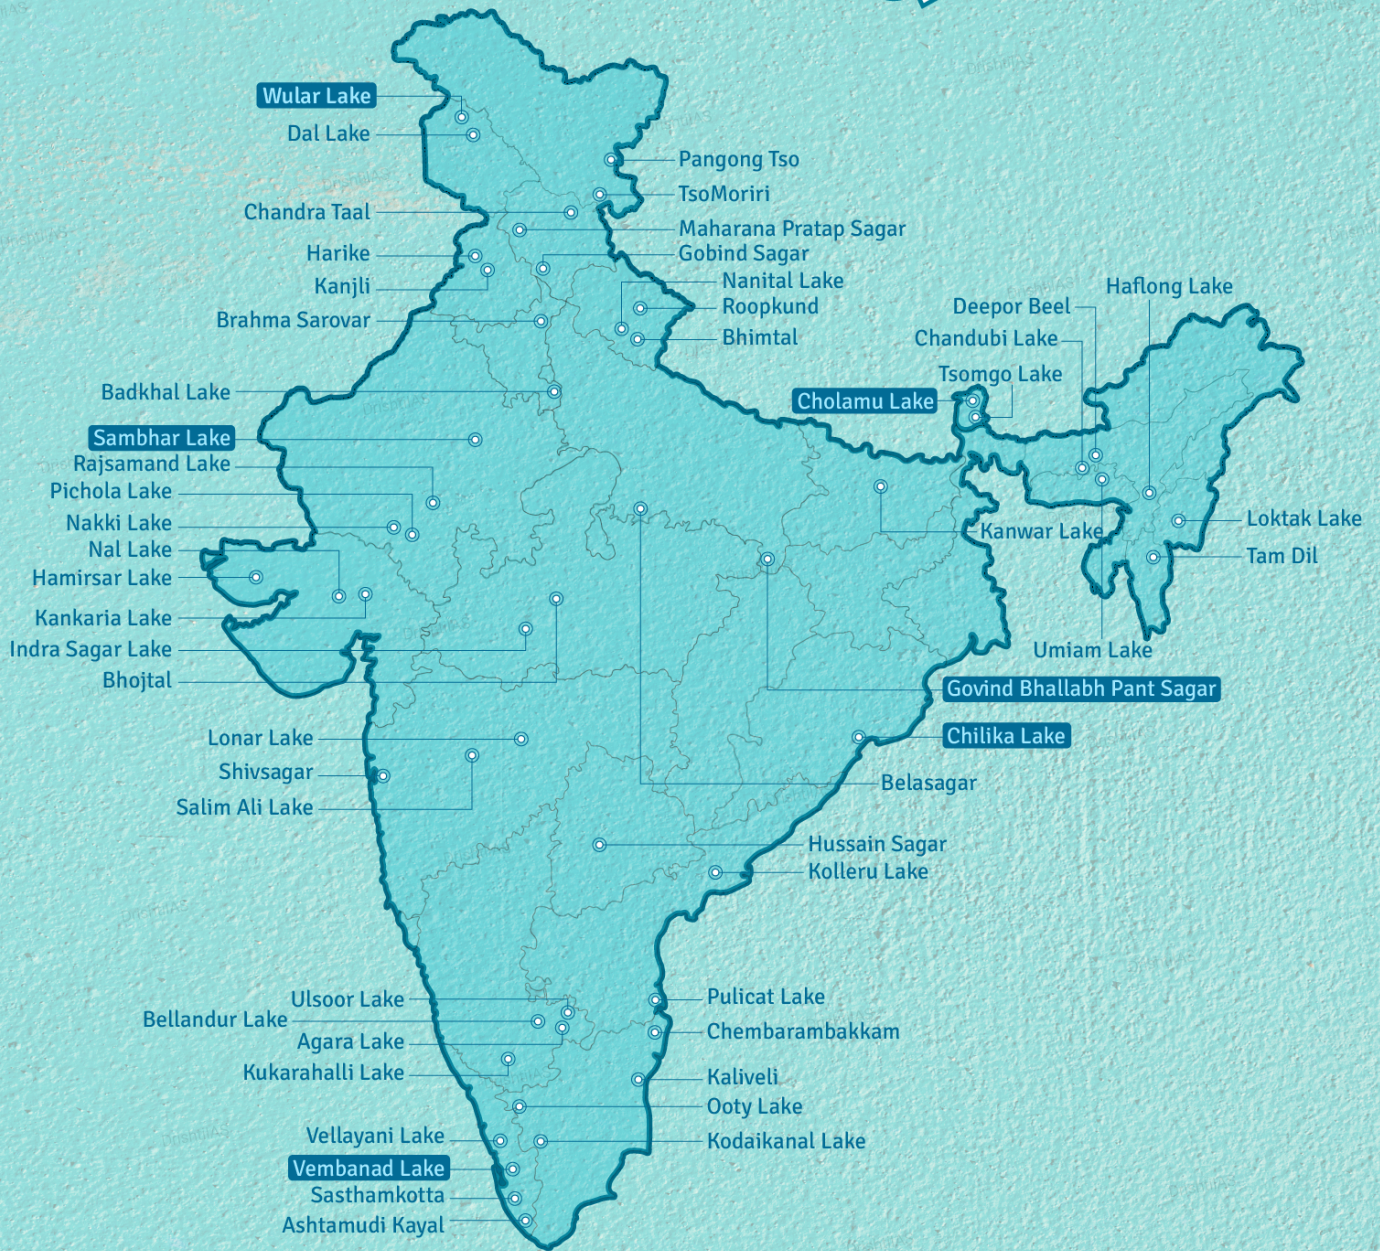

भारत में महत्त्वपूर्ण झीलें

भारत में महत्त्वपूर्ण झीलें

Largest Freshwater Lake: Wular Lake, Jammu and Kashmir

Largest Brackish Water Lake: Chilika, Odisha

Largest Saltwater Lake: Sambhar Lake, Rajasthan

Largest Artificial Lake: Govind Ballabh Pant Sagar, Uttar Pradesh

Longest Lake: Vembanad Lake, Kerala

Largest High Altitude Lake: Cholamu Lake, Sikkim